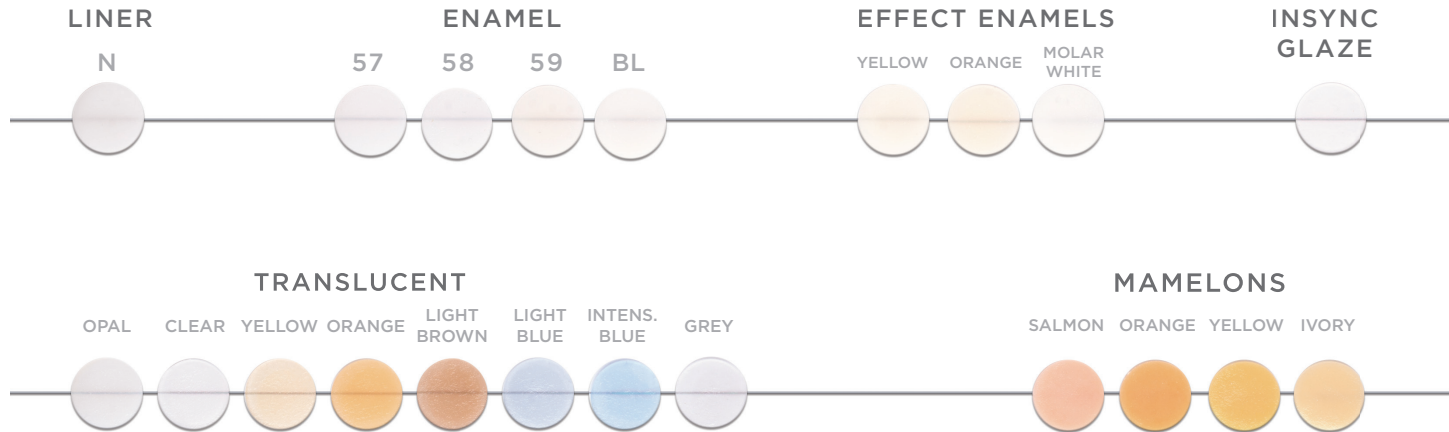

Imagine™

ZIRCONIA VENEERING CERAMIC

Imagine Color Chart

EXCEED EVERY EXPECTATION

800-243-2000
www.jensendental.com
73472 2016-2-15 Rev.0

 **JENSEN**
DENTAL